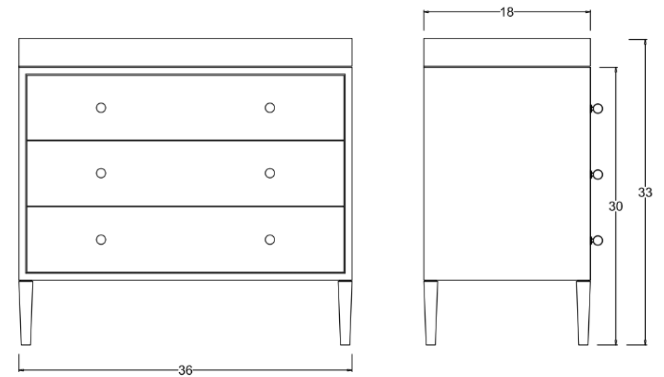

FEATURES

- Topper attaches with included mounting brackets
- Compatible with our Smart Outlet Option
- Solid wood full-extension dovetail drawers with natural finish
- Drawers have undermount concealed glides and are soft-closing
- All finishes fall below the Greenguard Limit for VOC content