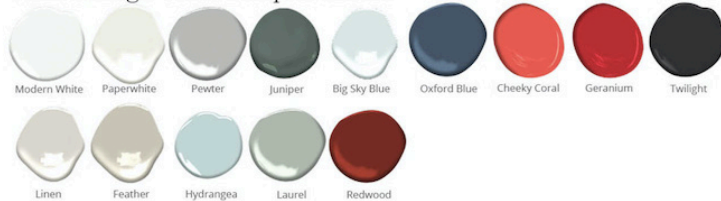

Alphabet Avenue A Console or Desk - 42" or 48"

DIMENSIONS

42" or 48" L x 24" W x 31" H

FEATURES

- Flexible work space
- Ships for free with simple assembly
- All finishes fall below the Greenguard Limit for VOC content

Paint & High Gloss Lacquer Colors

Wood Finishes

ziggy

Customizable • Nontoxic • American Made

STUDIOZIGGY.COM

@STUDIOZIGGY