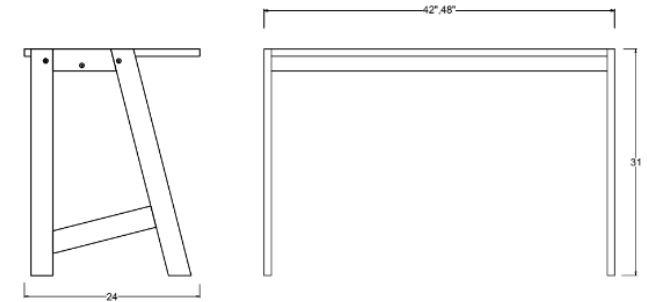

Alphabet Avenue A Console or Desk - 42" or 48"

DIMENSIONS

42" or 48" L x 24" W x 31" H

FEATURES

- Flexible work space
- Ships for free with simple assembly
- All finishes fall below the Greenguard Limit for VOC content