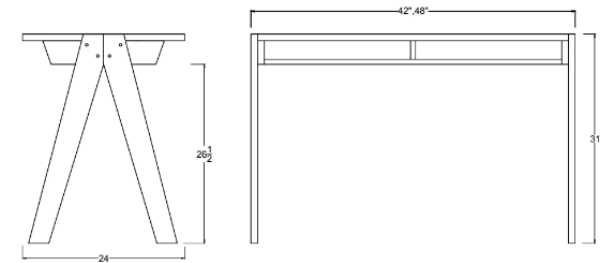

Alphabet City Co-Working Desk - 42" or 48"

DIMENSIONS

42" or 48" L x 24" W x 31" H

FEATURES

- Flexible work space
- Divided shelf open front to back for easy "co-working"
- Ships for free with simple assembly
- All finishes fall below the Greenguard Limit for VOC content