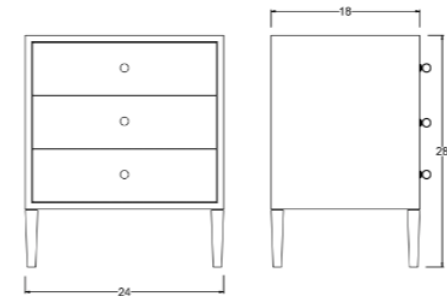

Barrow Bedside Table - Medium

DIMENSIONS

24"L x 18"W x 28"H

FEATURES

- Compatible with our Smart Outlet Option
- Solid wood full-extension dovetail drawers with natural finish
- Drawers have undermount concealed glides and are soft-closing
- All finishes fall below the Greenguard Limit for VOC content