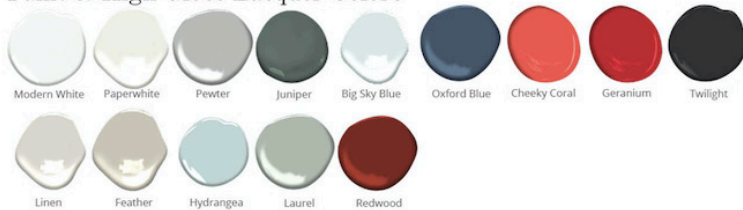

Barrow Bedside Table - Medium

DIMENSIONS

24"L x 18"W x 28"H

FEATURES

- Compatible with our Smart Outlet Option
- Solid wood full-extension dovetail drawers with natural finish
- Drawers have undermount concealed glides and are soft-closing
- All finishes fall below the Greenguard Limit for VOC content

Paint & High Gloss Lacquer Colors

Wood Finishes

ziggy
Customizable • Nontoxic • American Made
STUDIOZIGGY.COM
@STUDIOZIGGY