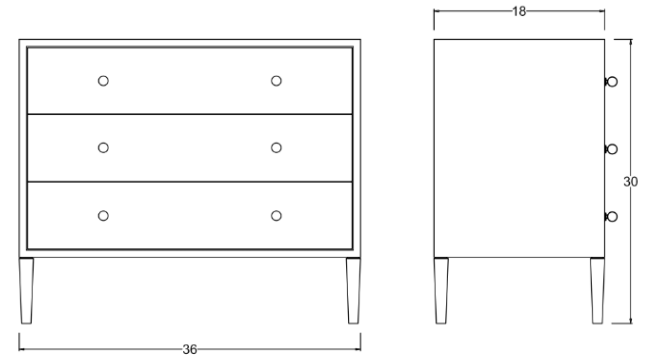

Baxter Dresser

DIMENSIONS
36"L x 18"D x 30"H

FEATURES

- Compatible with our Smart Outlet Option
- Solid wood full-extension dovetail drawers with natural finish
- Drawers have undermount concealed glides and are soft-closing
- All finishes fall below the Greenguard Limit for VOC content