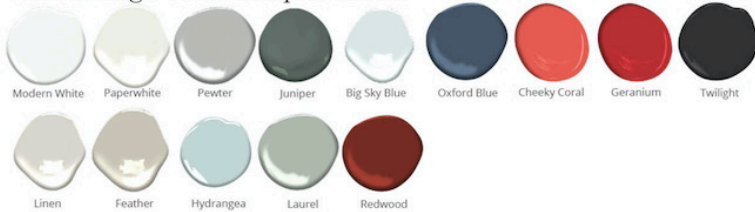

Baxter Dresser

DIMENSIONS
36"L x 18"D x 30"H

FEATURES

- Compatible with our Smart Outlet Option
- Solid wood full-extension dovetail drawers with natural finish
- Drawers have undermount concealed glides and are soft-closing
- All finishes fall below the Greenguard Limit for VOC content

Paint & High Gloss Lacquer Colors

Wood Finishes

ziggy
Customizable • Nontoxic • American Made

STUDIOZIGGY.COM
@STUDIOZIGGY