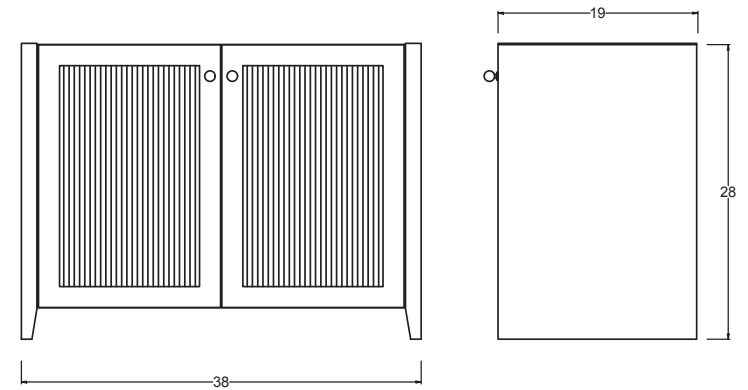

# Bedford - 38" Sideboard

**DIMENSIONS**  
38"L x 19"D x 28"H

## FEATURES

- Compatible with our Smart Outlet Option
- Reeded door detail
- Classic Round Hardware included with furniture. Additional hardware options available here
- Adjustable shelving, one per cabinet
- Discrete wire management via concealed exterior openings
- Designed for small space living
- All finishes fall below the Greenguard Limit for VOC content