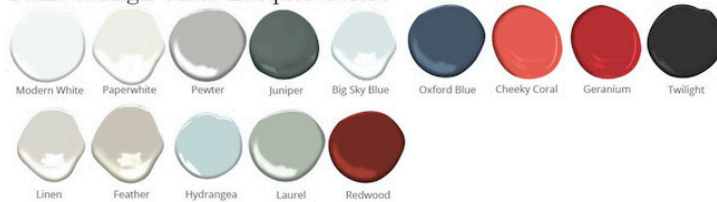

Bedford - 48" Sideboard

DIMENSIONS

48"L x 19"D x 24"H

FEATURES

- Compatible with our Smart Outlet Option
- Reeded door detail
- Classic Round Hardware included with furniture. Additional hardware options available here
- Adjustable shelving, one per cabinet
- Discrete wire management via concealed exterior openings
- Designed for small space living
- All finishes fall below the Greenguard Limit for VOC content

Paint & High Gloss Lacquer Colors

Wood Finishes

ziggy

Customizable • Nontoxic • American Made

STUDIOZIGGY.COM

@STUDIOZIGGY