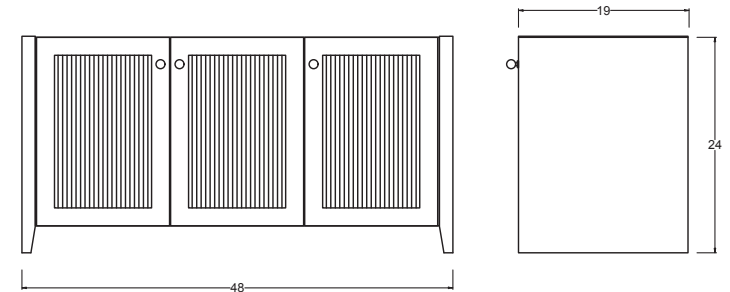

Bedford - 48" Sideboard

DIMENSIONS

48"L x 19"D x 24"H

FEATURES

- Compatible with our Smart Outlet Option
- Reeded door detail
- Classic Round Hardware included with furniture. Additional hardware options available here
- Adjustable shelving, one per cabinet
- Discrete wire management via concealed exterior openings
- Designed for small space living
- All finishes fall below the Greenguard Limit for VOC content