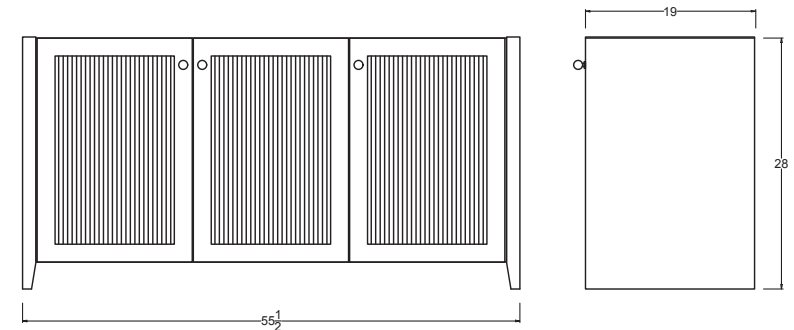

Bedford - 55.5"

Sideboard

DIMENSIONS

55.5"L x 19"D x 28"H

FEATURES

- Compatible with our Smart Outlet Option
- Reeded door detail
- Classic Round Hardware included with furniture. Additional hardware options available here
- Adjustable shelving, one per cabinet
- Discrete wire management via concealed exterior openings
- Designed for small space living
- All finishes fall below the Greenguard Limit for VOC content