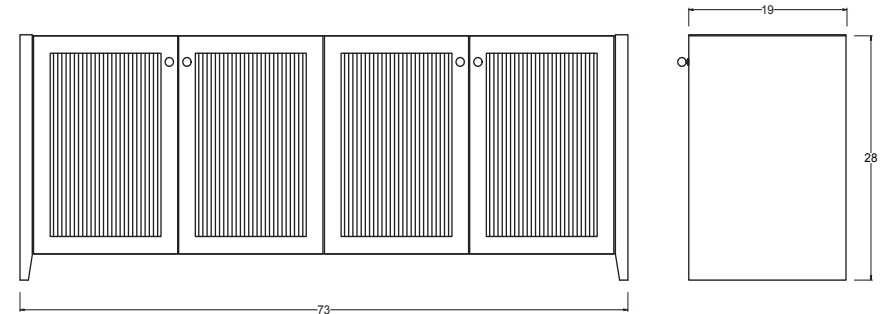

Bedford - 73" Sideboard

DIMENSIONS

73"L x 19"D x 28"H

FEATURES

- Compatible with our Smart Outlet Option
- Reeded door detail
- Classic Round Hardware included with furniture. Additional hardware options available here
- Adjustable shelving, one per cabinet
- Discrete wire management via concealed exterior openings
- All finishes fall below the Greenguard Limit for VOC content