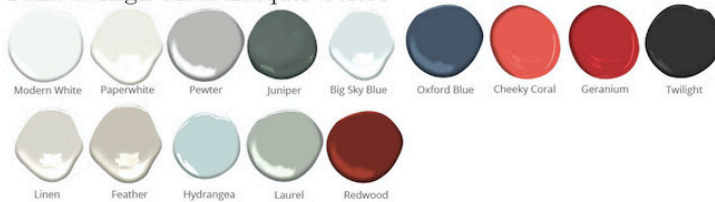

Bedford - 73" Sideboard

DIMENSIONS

73"L x 19"D x 28"H

FEATURES

- Compatible with our Smart Outlet Option
- Reeded door detail
- Classic Round Hardware included with furniture. Additional hardware options available here
- Adjustable shelving, one per cabinet
- Discrete wire management via concealed exterior openings
- All finishes fall below the Greenguard Limit for VOC content

Paint & High Gloss Lacquer Colors

Wood Finishes

ziggy

Customizable • Nontoxic • American Made

STUDIOZIGGY.COM

@STUDIOZIGGY