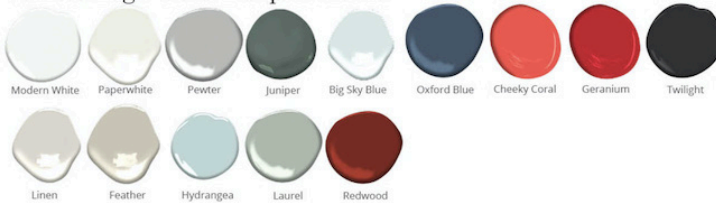

Bleecker - 48"

2-Drawer Desk

DIMENSIONS

48"L x 24"W x 31"H

FEATURES

- Shown With Optional Brass Caster Sleeves at Legs
- Finished Back
- Solid wood full-extension dovetail drawers with natural finish
- Drawers have undermount concealed glides and are soft-closing
- All finishes fall below the Greenguard Limit for VOC content

Paint & High Gloss Lacquer Colors

Wood Finishes

ziggy

Customizable • Nontoxic • American Made

STUDIOZIGGY.COM

@STUDIOZIGGY