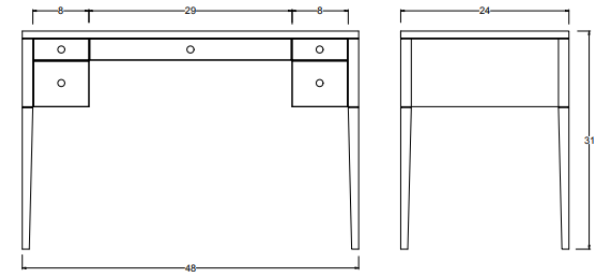

Bleecker - 48"

2-Drawer Desk

DIMENSIONS

48"L x 24"W x 31"H

FEATURES

- Shown With Optional Brass Caster Sleeves at Legs
- Finished Back
- Solid wood full-extension dovetail drawers with natural finish
- Drawers have undermount concealed glides and are soft-closing
- All finishes fall below the Greenguard Limit for VOC content