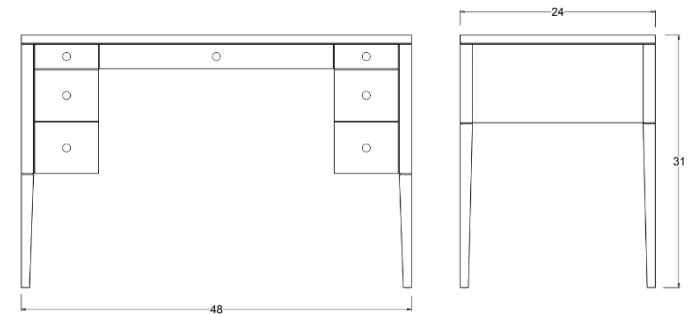

Bleecker - 48"

3-Drawer Desk

DIMENSIONS

48"L x 24"W x 31"H

FEATURES

- Shown With Optional Brass Caster Sleeves at Legs
- Finished Back
- Solid wood full-extension dovetail drawers with natural finish
- Drawers have undermount concealed glides and are soft-closing
- All finishes fall below the Greenguard Limit for VOC content