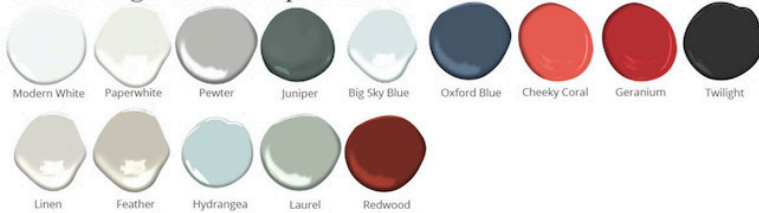

Bleecker - 48"

3-Drawer Desk

DIMENSIONS

48"L x 24"W x 31"H

FEATURES

- Shown With Optional Brass Caster Sleeves at Legs
- Finished Back
- Solid wood full-extension dovetail drawers with natural finish
- Drawers have undermount concealed glides and are soft-closing
- All finishes fall below the Greenguard Limit for VOC content

Paint & High Gloss Lacquer Colors

Wood Finishes

ziggy

Customizable • Nontoxic • American Made

STUDIOZIGGY.COM

@STUDIOZIGGY