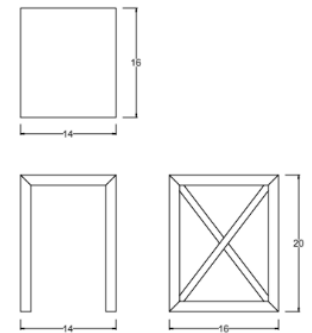

Broome Accent Table

DIMENSIONS

14"L x 16"W x 20"H

FEATURES

- Customizable X side detail
- All finishes fall below the Greenguard Limit for VOC content

Paint & High Gloss Lacquer Colors

Wood Finishes

ziggy