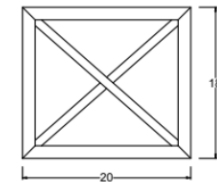

Broome Bunching Table

DIMENSIONS
20"L x 20"W x 18"H

- FEATURES**
- Customizable X side detail
 - All finishes fall below the Greenguard Limit for VOC content

Paint & High Gloss Lacquer Colors

Wood Finishes