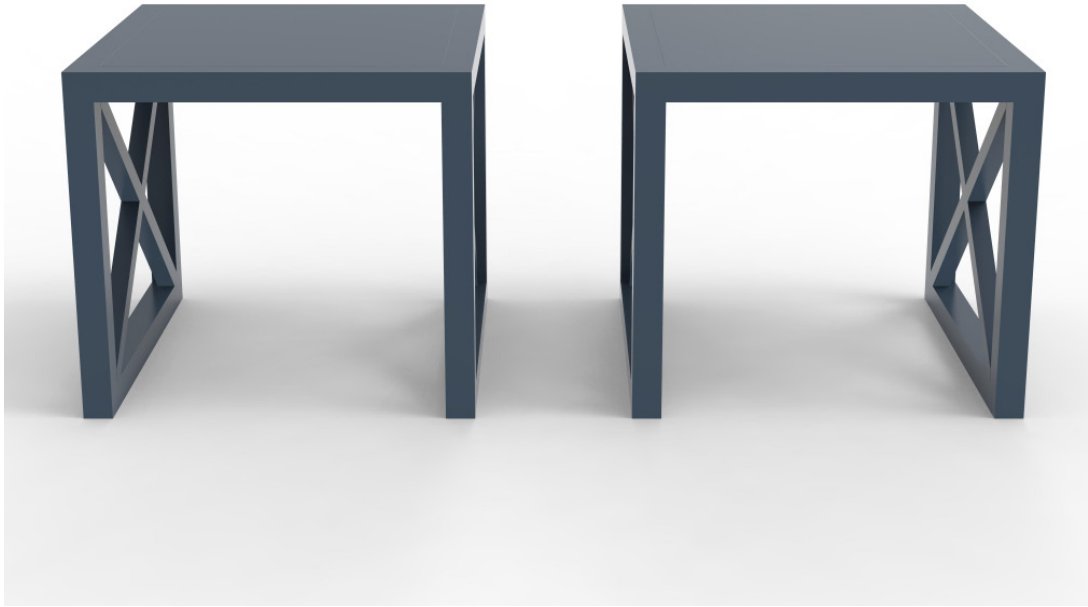

Broome Bunching Table

DIMENSIONS
20"L x 20"W x 18"H

- FEATURES**
- Customizable X side detail
 - All finishes fall below the Greenguard Limit for VOC content

Paint & High Gloss Lacquer Colors

Wood Finishes