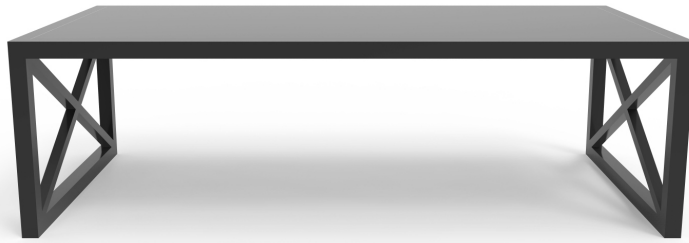

Broome - 60"

Coffee Table

DIMENSIONS

60"L x 30"W x 18"H

FEATURES

- Customizable X side detail
- All finishes fall below the Greenguard Limit for VOC content

Paint & High Gloss Lacquer Colors

Wood Finishes