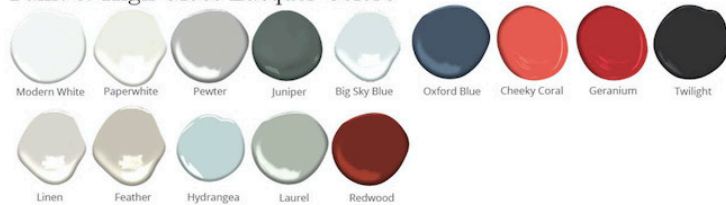

Broome - 60"

Coffee Table

DIMENSIONS

60"L x 30"W x 18"H

FEATURES

- Customizable X side detail
- All finishes fall below the Greenguard Limit for VOC content

Paint & High Gloss Lacquer Colors

Wood Finishes