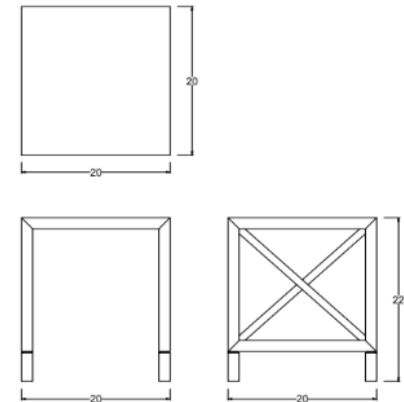

Broome Side Table

DIMENSIONS
20"L x 20"W x 24"H

- FEATURES**
- Customizable X side detail
 - All finishes fall below the Greenguard Limit for VOC content

Paint & High Gloss Lacquer Colors

Wood Finishes

ziggy
Customizable • Nontoxic • American Made
STUDIOZIGGY.COM
@STUDIOZIGGY