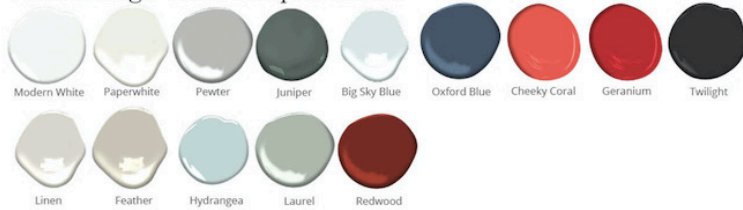

Broome Side Table

DIMENSIONS
20"L x 20"W x 24"H

- FEATURES**
- Customizable X side detail
 - All finishes fall below the Greenguard Limit for VOC content

Paint & High Gloss Lacquer Colors

Wood Finishes

ziggy
Customizable • Nontoxic • American Made
STUDIOZIGGY.COM
@STUDIOZIGGY