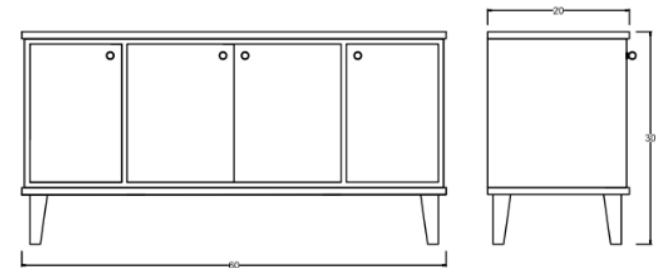

Carroll Sideboard - 60"

DIMENSIONS

60"L x 20"W x 30"H

FEATURES

- Compatible with our Smart Outlet Option
- Adjustable shelving, one per cabinet
- Discrete wire management via concealed exterior openings
- Center cabinet interior pull out dovetail drawer with invisible glides
- Designed for small space living
- All finishes fall below the Greenguard Limit for VOC content