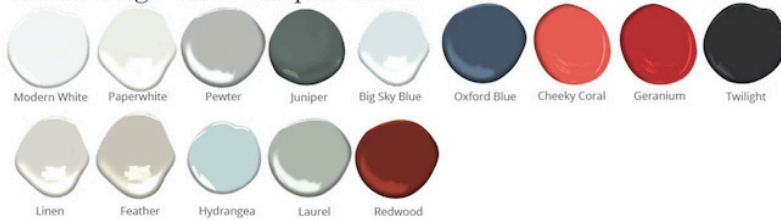

Carroll Sideboard - 60"

DIMENSIONS

60"L x 20"W x 30"H

FEATURES

- Compatible with our Smart Outlet Option
- Adjustable shelving, one per cabinet
- Discrete wire management via concealed exterior openings
- Center cabinet interior pull out dovetail drawer with invisible glides
- Designed for small space living
- All finishes fall below the Greenguard Limit for VOC content

Paint & High Gloss Lacquer Colors

Wood Finishes

ziggy

Customizable • Nontoxic • American Made

STUDIOZIGGY.COM

@STUDIOZIGGY