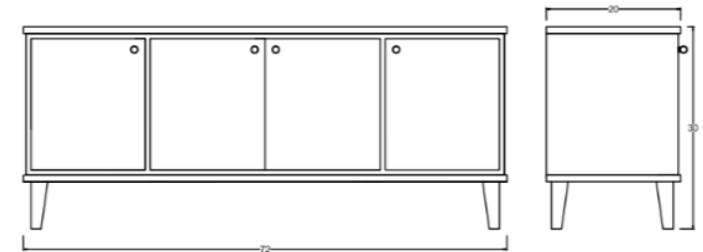

Carroll Sideboard - 72"

DIMENSIONS

72"L x 20"W x 30"H

FEATURES

- Compatible with our Smart Outlet Option
- Adjustable shelving, one per cabinet
- Discrete wire management via concealed exterior openings
- Center cabinet interior pull out dovetail drawer with invisible glides
- Designed for small space living
- All finishes fall below the Greenguard Limit for VOC content