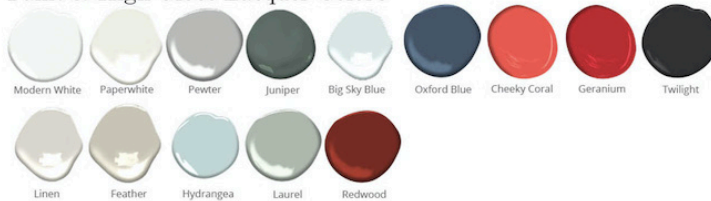

Carroll Sideboard - 72"

DIMENSIONS

72"L x 20"W x 30"H

FEATURES

- Compatible with our Smart Outlet Option
- Adjustable shelving, one per cabinet
- Discrete wire management via concealed exterior openings
- Center cabinet interior pull out dovetail drawer with invisible glides
- Designed for small space living
- All finishes fall below the Greenguard Limit for VOC content

Paint & High Gloss Lacquer Colors

Wood Finishes

ziggy
Customizable • Nontoxic • American Made

STUDIOZIGGY.COM
@STUDIOZIGGY