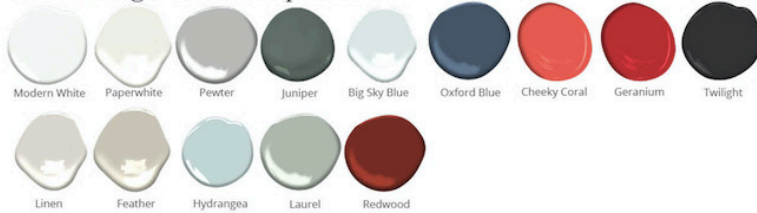

Charles - 48"

Dresser

DIMENSIONS

48"L x 21"D x 28"H

FEATURES

- Compatible with our Smart Outlet Option
- Solid wood full-extension dovetail drawers with natural finish
- Drawers have undermount concealed glides and are soft-closing
- All finishes fall below the Greenguard Limit for VOC content

Paint & High Gloss Lacquer Colors

Wood Finishes

ziggy

Customizable • Nontoxic • American Made

STUDIOZIGGY.COM

@STUDIOZIGGY