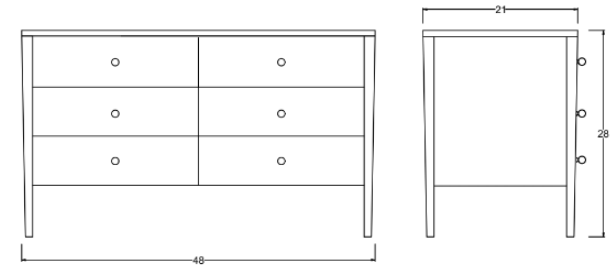

Charles - 48"

Dresser

DIMENSIONS

48"L x 21"D x 28"H

FEATURES

- Compatible with our Smart Outlet Option
- Solid wood full-extension dovetail drawers with natural finish
- Drawers have undermount concealed glides and are soft-closing
- All finishes fall below the Greenguard Limit for VOC content