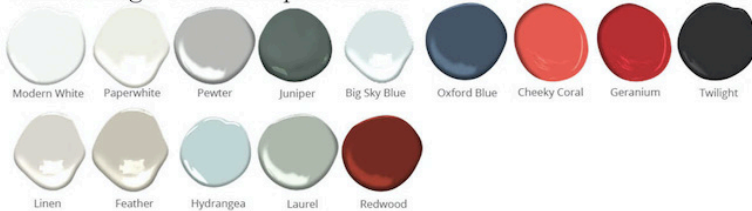

Franklin Sideboard - 60"

DIMENSIONS
60"L x 20"W x 36"H

FEATURES

- Compatible with our Smart Outlet Option
- Adjustable shelving, one per cabinet
- Discrete wire management via concealed exterior openings
- Center cabinet interior pull out dovetail drawer with invisible glides
- Designed for small space living
- All finishes fall below the Greenguard Limit for VOC content

Paint & High Gloss Lacquer Colors

Wood Finishes

ziggy

Customizable • Nontoxic • American Made

STUDIOZIGGY.COM
@STUDIOZIGGY