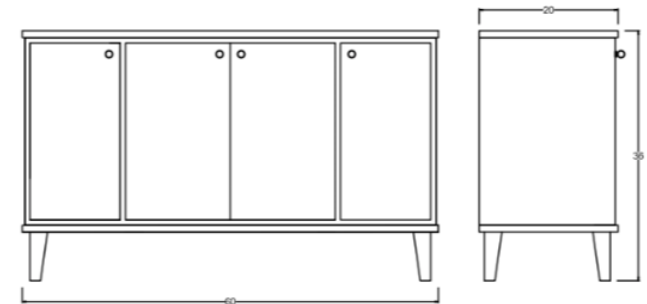

Franklin Sideboard - 60"

DIMENSIONS
60"L x 20"W x 36"H

FEATURES

- Compatible with our Smart Outlet Option
- Adjustable shelving, one per cabinet
- Discrete wire management via concealed exterior openings
- Center cabinet interior pull out dovetail drawer with invisible glides
- Designed for small space living
- All finishes fall below the Greenguard Limit for VOC content