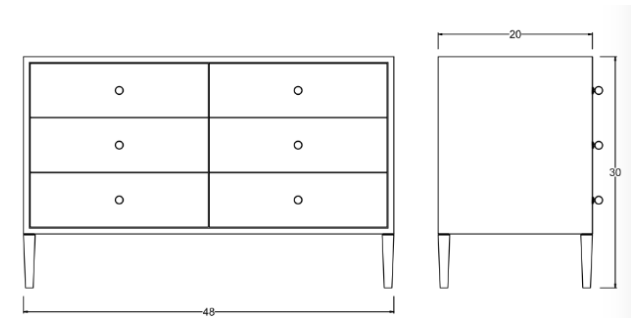

Graham - 48"

Dresser

DIMENSIONS

48"L x 20"D x 30"H

FEATURES

- Compatible with our Smart Outlet Option
- Solid wood full-extension dovetail drawers with natural finish
- Drawers have undermount concealed glides and are soft-closing
- All finishes fall below the Greenguard Limit for VOC content