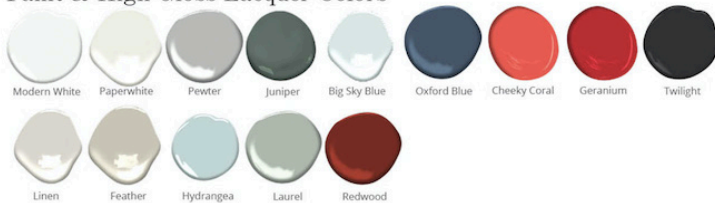

Graham - 48"

Dresser

DIMENSIONS

48"L x 20"D x 30"H

FEATURES

- Compatible with our Smart Outlet Option
- Solid wood full-extension dovetail drawers with natural finish
- Drawers have undermount concealed glides and are soft-closing
- All finishes fall below the Greenguard Limit for VOC content

Paint & High Gloss Lacquer Colors

Wood Finishes

ziggy

Customizable • Nontoxic • American Made

STUDIOZIGGY.COM

@STUDIOZIGGY