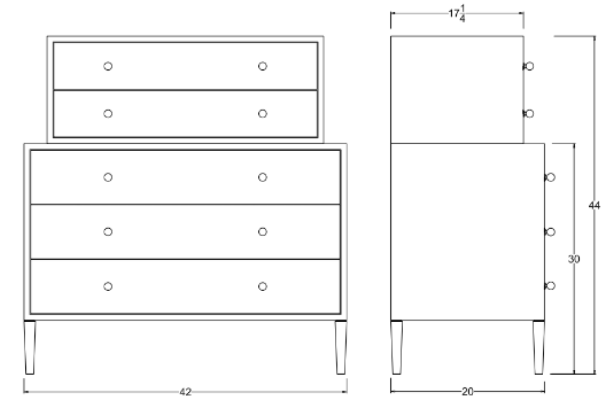

Irving

Dresser On Dresser

DIMENSIONS

42"L x 20"D x 44"H

FEATURES

- Compatible with our Smart Outlet Option
- Solid wood full-extension dovetail drawers with natural finish
- Drawers have undermount concealed glides and are soft-closing
- All finishes fall below the Greenguard Limit for VOC content

Paint & High Gloss Lacquer Colors

Wood Finishes

ziggy
Customizable • Nontoxic • American Made

STUDIOZIGGY.COM
@STUDIOZIGGY