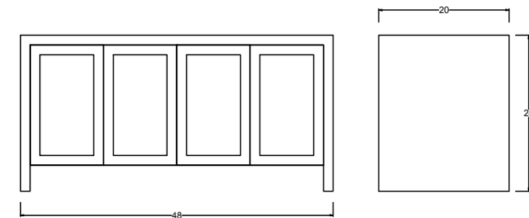

Lafayette

Credenza - 48"

DIMENSIONS

48"L x 20"W x 24"H

FEATURES

- Compatible with our Smart Outlet Option
- Adjustable shelving, one per cabinet
- Discrete wire management via concealed exterior openings
- Option for Touch Latch Hardware or Sliding Door Hardware
- Grasscloth optional on recess of door faces
- Designed for small space living
- All finishes fall below the Greenguard Limit for VOC content