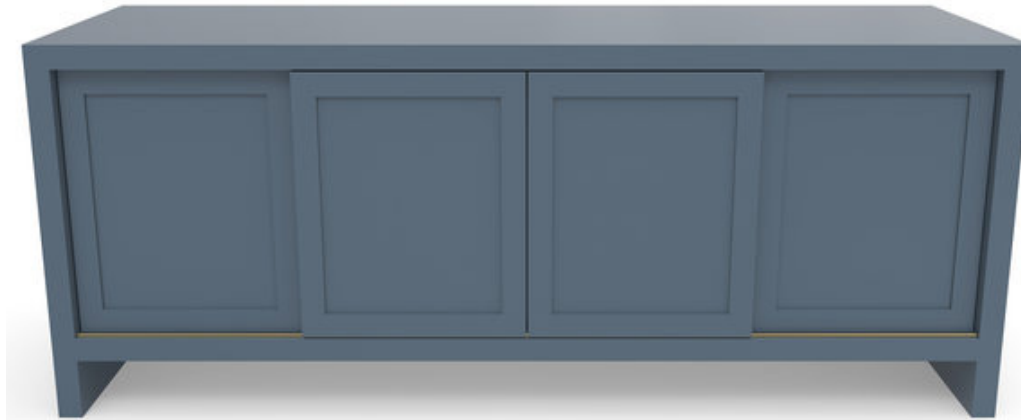

Lafayette

Credenza - 60"

DIMENSIONS

60"L x 20"W x 24"H

FEATURES

- Compatible with our Smart Outlet Option
- Adjustable shelving, one per cabinet
- Discrete wire management via concealed exterior openings
- Option for Touch Latch Hardware or Sliding Door Hardware
- Grasscloth optional on recess of door faces
- Designed for small space living
- All finishes fall below the Greenguard Limit for VOC content