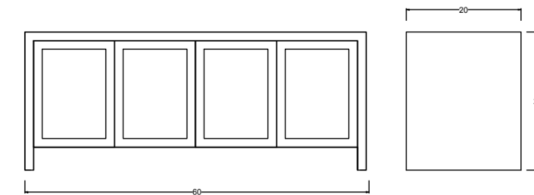

Lafayette

Credenza - 60"

DIMENSIONS

60"L x 20"W x 24"H

FEATURES

- Compatible with our Smart Outlet Option
- Adjustable shelving, one per cabinet
- Discrete wire management via concealed exterior openings
- Option for Touch Latch Hardware or Sliding Door Hardware
- Grasscloth optional on recess of door faces
- Designed for small space living
- All finishes fall below the Greenguard Limit for VOC content