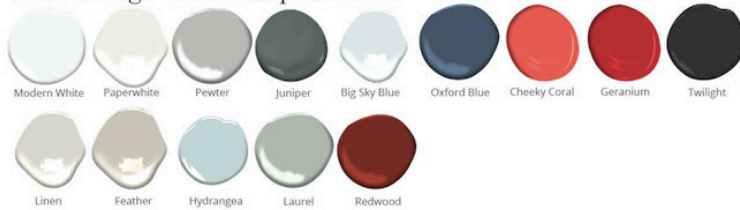

Lafayette

Credenza - 60"

DIMENSIONS

60"L x 20"W x 24"H

FEATURES

- Compatible with our Smart Outlet Option
- Adjustable shelving, one per cabinet
- Discrete wire management via concealed exterior openings
- Option for Touch Latch Hardware or Sliding Door Hardware
- Grasscloth optional on recess of door faces
- Designed for small space living
- All finishes fall below the Greenguard Limit for VOC content

Paint & High Gloss Lacquer Colors

Wood Finishes

ziggy

Customizable • Nontoxic • American Made

STUDIOZIGGY.COM

@STUDIOZIGGY