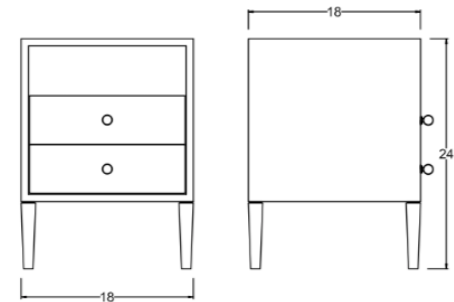

Leonard

Bedside Table - Small

DIMENSIONS

18"L x 18"W x 24"H

FEATURES

- Compatible with our Smart Outlet Option
- Open shelf with finished back
- Solid wood full-extension dovetail drawers with natural finish
- Drawers have undermount concealed glides and are soft-closing
- All finishes fall below the Greenguard Limit for VOC content