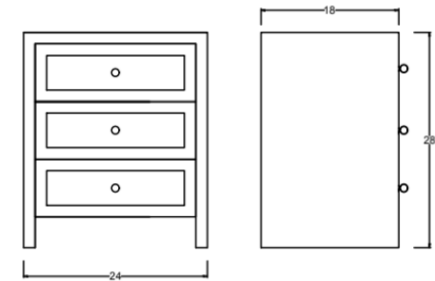

# Leroy Table - Medium

**DIMENSIONS**  
24"L x 18"W x 28"H

**FEATURES**

- Solid wood full-extension dovetail drawers with natural finish
- Drawers have undermount concealed glides and are soft-closing
- Grasscloth optional on recess of drawer faces
- All finishes fall below the Greenguard Limit for VOC content