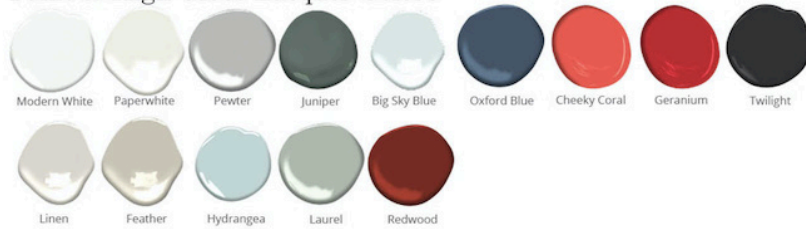

# Leroy Table - Medium

**DIMENSIONS**  
24"L x 18"W x 28"H

**FEATURES**

- Solid wood full-extension dovetail drawers with natural finish
- Drawers have undermount concealed glides and are soft-closing
- Grasscloth optional on recess of drawer faces
- All finishes fall below the Greenguard Limit for VOC content

**Paint & High Gloss Lacquer Colors**

**Wood Finishes**

**ziggy**

Customizable • Nontoxic • American Made

STUDIOZIGGY.COM

@STUDIOZIGGY