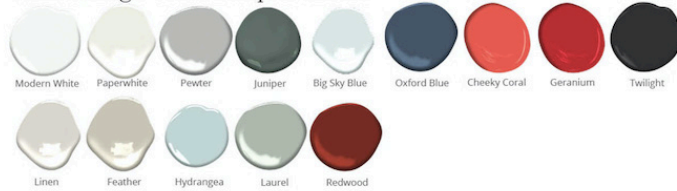

Mott

Side Table, Small, Center Drawer

DIMENSIONS

21 - 22-3/4"L x 18"W x 28"H

FEATURES

- Compatible with our Smart Outlet Option
- Curved leg detail
- Solid wood full-extension dovetail drawer with natural finish
- Drawer has undermount concealed glides and is soft-closing
- All finishes fall below the Greenguard Limit for VOC content

Paint & High Gloss Lacquer Colors

Wood Finishes

ziggy

Customizable • Nontoxic • American Made

STUDIOZIGGY.COM
@STUDIOZIGGY