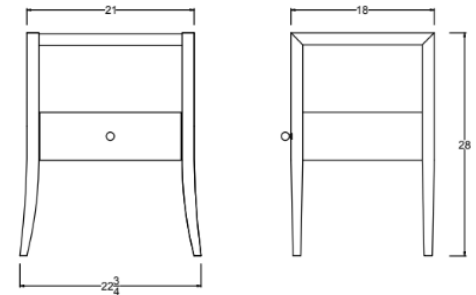

Mott

Side Table, Small, Center Drawer

DIMENSIONS

21 - 22-3/4"L x 18"W x 28"H

FEATURES

- Compatible with our Smart Outlet Option
- Curved leg detail
- Solid wood full-extension dovetail drawer with natural finish
- Drawer has undermount concealed glides and is soft-closing
- All finishes fall below the Greenguard Limit for VOC content