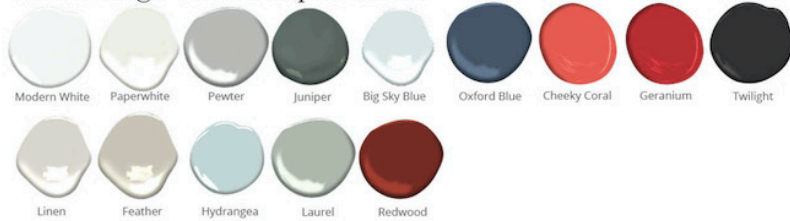

Mott

Side Table, Small, Shelf

DIMENSIONS

21 - 22-3/4"L x 18"W x 28"H

FEATURES

- Fixed shelf
- Curved leg detail
- All finishes fall below the Greenguard Limit for VOC content

Paint & High Gloss Lacquer Colors