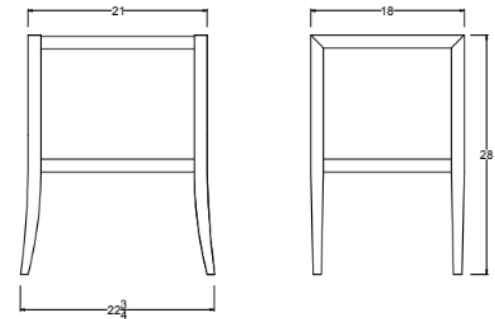

Mott

Side Table, Small, Shelf

DIMENSIONS

21 - 22-3/4"L x 18"W x 28"H

FEATURES

- Fixed shelf
- Curved leg detail
- All finishes fall below the Greenguard Limit for VOC content

Paint & High Gloss Lacquer Colors