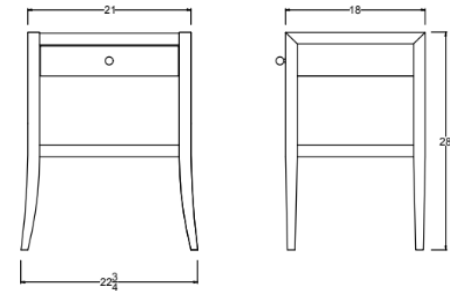

Mott

Side Table, Small, Top Drawer

DIMENSIONS

21 - 22-3/4"L x 18"W x 28"H

FEATURES

- Curved leg detail
- Solid wood full-extension dovetail drawer with natural finish
- Drawer has undermount concealed glides and is soft-closing
- All finishes fall below the Greenguard Limit for VOC content

Paint & High Gloss Lacquer Colors

Wood Finishes

ziggy

Customizable • Nontoxic • American Made

STUDIOZIGGY.COM

@STUDIOZIGGY