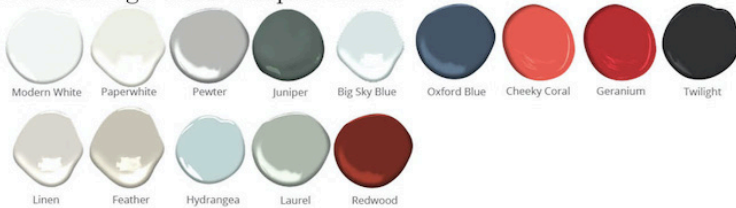

Mott

Side Table, Medium, Top Drawer

DIMENSIONS

25 - 26-3/4"L x 18"W x 28"H

FEATURES

- Curved leg detail
- Solid wood full-extension dovetail drawer with natural finish
- Drawer has undermount concealed glides and is soft-closing
- All finishes fall below the Greenguard Limit for VOC content

Paint & High Gloss Lacquer Colors

Wood Finishes

ziggy

Customizable • Nontoxic • American Made

STUDIOZIGGY.COM

@STUDIOZIGGY