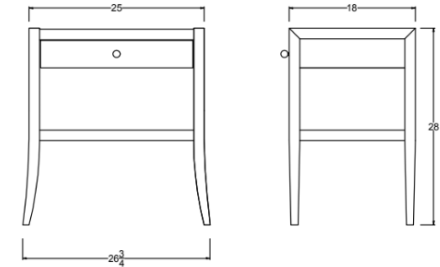

Mott

Side Table, Medium, Top Drawer

DIMENSIONS

25 - 26-3/4"L x 18"W x 28"H

FEATURES

- Curved leg detail
- Solid wood full-extension dovetail drawer with natural finish
- Drawer has undermount concealed glides and is soft-closing
- All finishes fall below the Greenguard Limit for VOC content