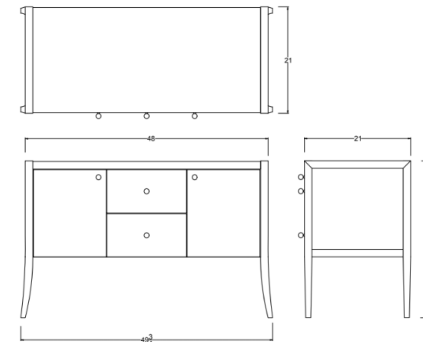

Mulberry 2-Door, 2-Drawer Sideboard - 48"

DIMENSIONS

48-49.75"L x 21"W x 31"H

FEATURES

- Compatible with our Smart Outlet Option
- Curved leg detail
- Solid wood full-extension dovetail drawers with natural finish
- Drawers have undermount concealed glides and are soft-closing
- Adjustable shelving, one per cabinet
- Discrete wire management via concealed exterior openings
- Center cabinet interior pull out dovetail drawer with invisible glides
- Designed for small space living
- All finishes fall below the Greenguard Limit for VOC content