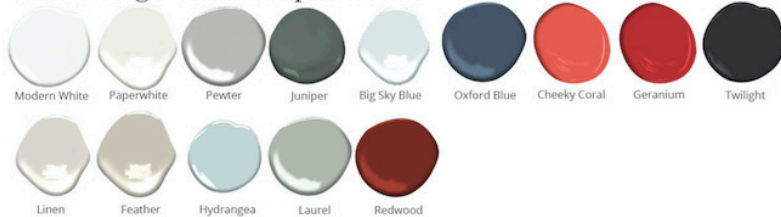

Mulberry 2-Door, 2-Drawer Sideboard - 48"

DIMENSIONS

48-49.75"L x 21"W x 31"H

FEATURES

- Compatible with our Smart Outlet Option
- Curved leg detail
- Solid wood full-extension dovetail drawers with natural finish
- Drawers have undermount concealed glides and are soft-closing
- Adjustable shelving, one per cabinet
- Discrete wire management via concealed exterior openings
- Center cabinet interior pull out dovetail drawer with invisible glides
- Designed for small space living
- All finishes fall below the Greenguard Limit for VOC content

Paint & High Gloss Lacquer Colors

Wood Finishes

ziggy

Customizable • Nontoxic • American Made

STUDIOZIGGY.COM

@STUDIOZIGGY