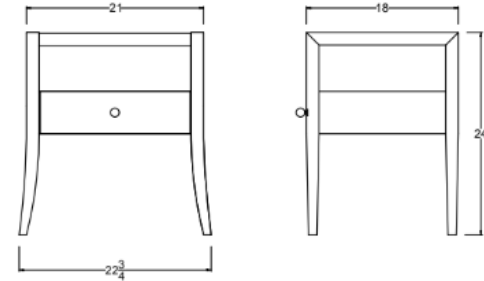

Mulberry

Side Table, Small, Center Drawer

DIMENSIONS

21 - 22-3/4" L x 18" W x 24" H

FEATURES

- Compatible with our Smart Outlet Option
- Curved leg detail
- Solid wood full-extension dovetail drawer with natural finish
- Drawer has undermount concealed glides and is soft-closing
- All finishes fall below the Greenguard Limit for VOC content