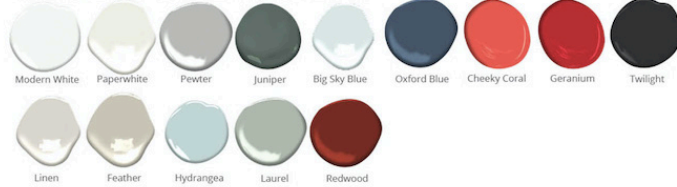

Mulberry

Side Table, Small, Center Drawer

DIMENSIONS

21 - 22-3/4" L x 18" W x 24" H

FEATURES

- Compatible with our Smart Outlet Option
- Curved leg detail
- Solid wood full-extension dovetail drawer with natural finish
- Drawer has undermount concealed glides and is soft-closing
- All finishes fall below the Greenguard Limit for VOC content

Paint & High Gloss Lacquer Colors

Wood Finishes

ziggy

Customizable • Nontoxic • American Made

STUDIOZIGGY.COM

@STUDIOZIGGY