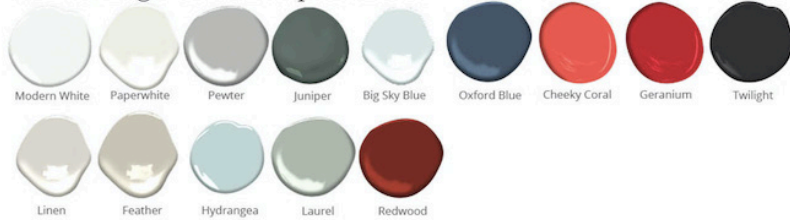

Mulberry

Side Table, Small, Shelf

DIMENSIONS

21 - 22-3/4"L x 18"W x 24"H

FEATURES

- Fixed shelf
- Curved leg detail
- All finishes fall below the Greenguard Limit for VOC content

Paint & High Gloss Lacquer Colors