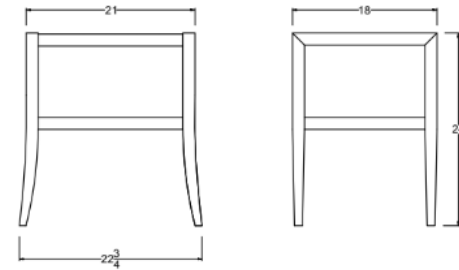

Mulberry

Side Table, Small, Shelf

DIMENSIONS

21 - 22-3/4"L x 18"W x 24"H

FEATURES

- Fixed shelf
- Curved leg detail
- All finishes fall below the Greenguard Limit for VOC content

Paint & High Gloss Lacquer Colors