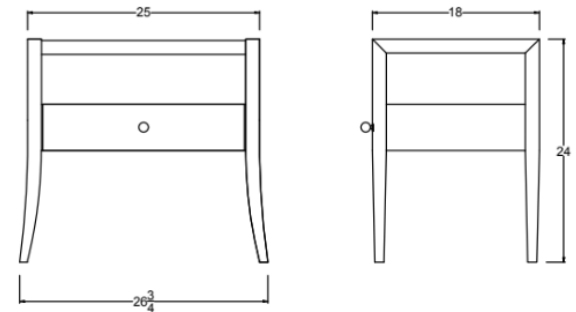

Mulberry

Side Table, Medium, Central Drawer

DIMENSIONS

25 - 26-3/4" L x 18" W x 24" H

FEATURES

- Compatible with our Smart Outlet Option
- Curved leg detail
- Solid wood full-extension dovetail drawer with natural finish
- Drawer has undermount concealed glides and is soft-closing
- All finishes fall below the Greenguard Limit for VOC content