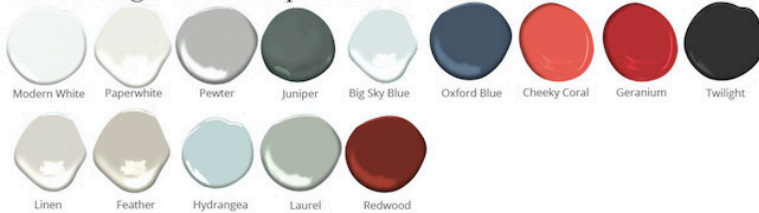

Mulberry

Side Table, Medium, Central Drawer

DIMENSIONS

25 - 26-3/4" L x 18" W x 24" H

FEATURES

- Compatible with our Smart Outlet Option
- Curved leg detail
- Solid wood full-extension dovetail drawer with natural finish
- Drawer has undermount concealed glides and is soft-closing
- All finishes fall below the Greenguard Limit for VOC content

Paint & High Gloss Lacquer Colors

Wood Finishes

ziggy

Customizable • Nontoxic • American Made

STUDIOZIGGY.COM

@STUDIOZIGGY