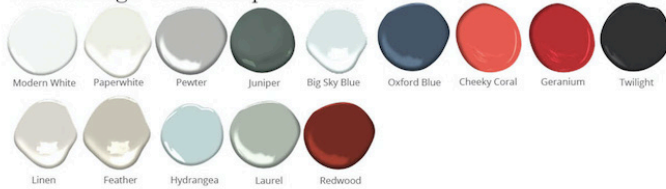

Mulberry

Side Table, Medium, Top Drawer

DIMENSIONS

25 - 26-3/4"L x 18"W x 24"H

FEATURES

- Curved leg detail
- Solid wood full-extension dovetail drawer with natural finish
- Drawer has undermount concealed glides and is soft-closing
- All finishes fall below the Greenguard Limit for VOC content

Paint & High Gloss Lacquer Colors

Wood Finishes

ziggy

Customizable • Nontoxic • American Made

STUDIOZIGGY.COM

@STUDIOZIGGY