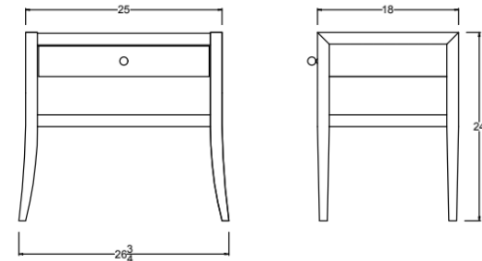

Mulberry

Side Table, Medium, Top Drawer

DIMENSIONS

25 - 26-3/4"L x 18"W x 24"H

FEATURES

- Curved leg detail
- Solid wood full-extension dovetail drawer with natural finish
- Drawer has undermount concealed glides and is soft-closing
- All finishes fall below the Greenguard Limit for VOC content