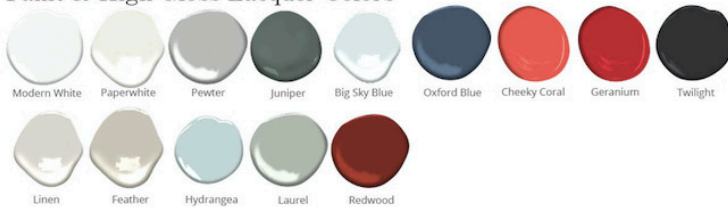

Mulberry 4-Door Sideboard - 48"

DIMENSIONS

48-49.75"L x 21"W x 31"H

FEATURES

- Compatible with our Smart Outlet Option
- Curved leg detail
- Adjustable shelving, one per cabinet
- Discrete wire management via concealed exterior openings
- Designed for small space living
- All finishes fall below the Greenguard Limit for VOC content

Paint & High Gloss Lacquer Colors

Wood Finishes

ziggy

Customizable • Nontoxic • American Made

STUDIOZIGGY.COM

@STUDIOZIGGY