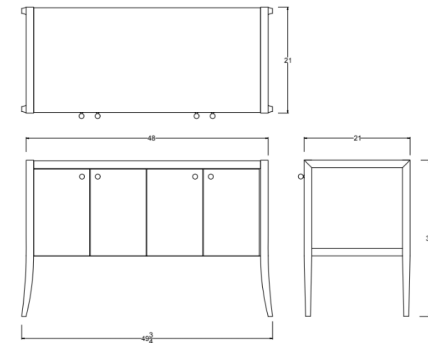

Mulberry 4-Door Sideboard - 48"

DIMENSIONS

48-49.75"L x 21"W x 31"H

FEATURES

- Compatible with our Smart Outlet Option
- Curved leg detail
- Adjustable shelving, one per cabinet
- Discrete wire management via concealed exterior openings
- Designed for small space living
- All finishes fall below the Greenguard Limit for VOC content