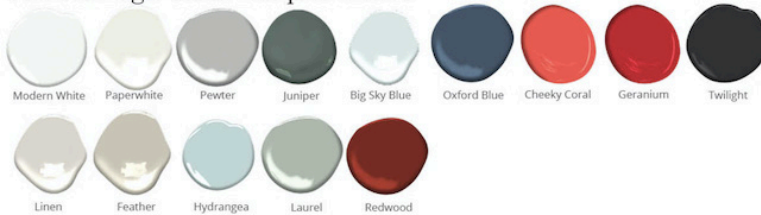

Mulberry 4-Door Sideboard - 60"

DIMENSIONS

60-61.75"L x 21"W x 31"H

FEATURES

- Compatible with our Smart Outlet Option
- Curved leg detail
- Adjustable shelving, one per cabinet
- Discrete wire management via concealed exterior openings
- Designed for small space living
- All finishes fall below the Greenguard Limit for VOC content

Paint & High Gloss Lacquer Colors

Wood Finishes

ziggy

Customizable • Nontoxic • American Made

STUDIOZIGGY.COM

@STUDIOZIGGY