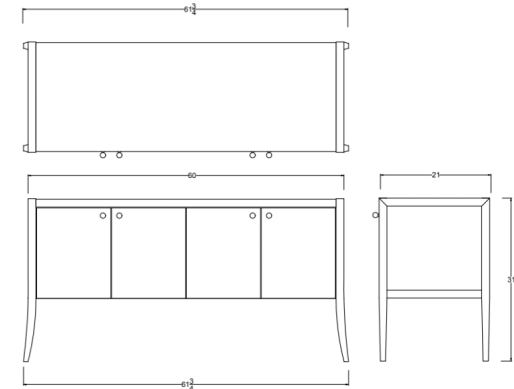

Mulberry 4-Door Sideboard - 60"

DIMENSIONS

60-61.75"L x 21"W x 31"H

FEATURES

- Compatible with our Smart Outlet Option
- Curved leg detail
- Adjustable shelving, one per cabinet
- Discrete wire management via concealed exterior openings
- Designed for small space living
- All finishes fall below the Greenguard Limit for VOC content