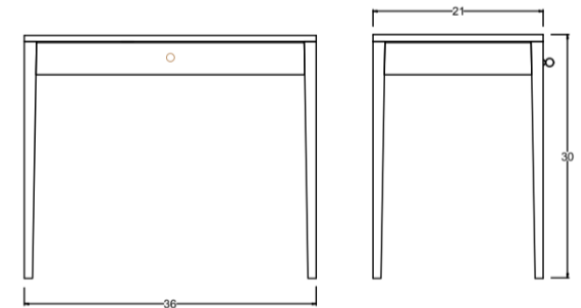

Perry - 36" Desk

DIMENSIONS
36"L x 21"W x 30"H

FEATURES

- Solid wood full-extension dovetail drawer with natural finish
- Drawer has undermount concealed glides and is soft-closing
- All finishes fall below the Greenguard Limit for VOC content