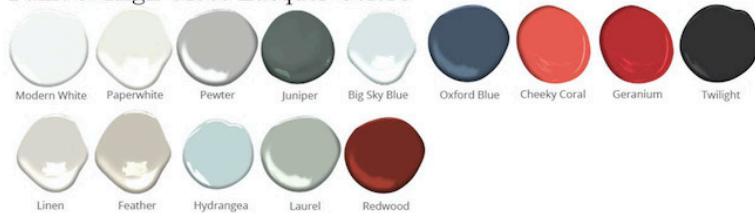

Perry - 36" Desk

DIMENSIONS
36"L x 21"W x 30"H

FEATURES

- Solid wood full-extension dovetail drawer with natural finish
- Drawer has undermount concealed glides and is soft-closing
- All finishes fall below the Greenguard Limit for VOC content

Paint & High Gloss Lacquer Colors

Wood Finishes

ziggy

Customizable • Nontoxic • American Made

STUDIOZIGGY.COM

@STUDIOZIGGY