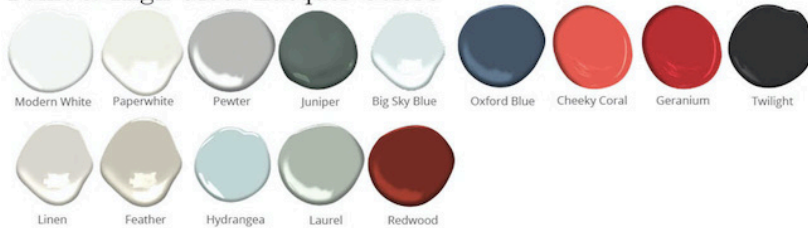

## FEATURES

- Solid wood full-extension dovetail drawers with natural finish
- Drawers have undermount concealed glides and are soft-closing
- All finishes fall below the Greenguard Limit for VOC content

## Paint & High Gloss Lacquer Colors