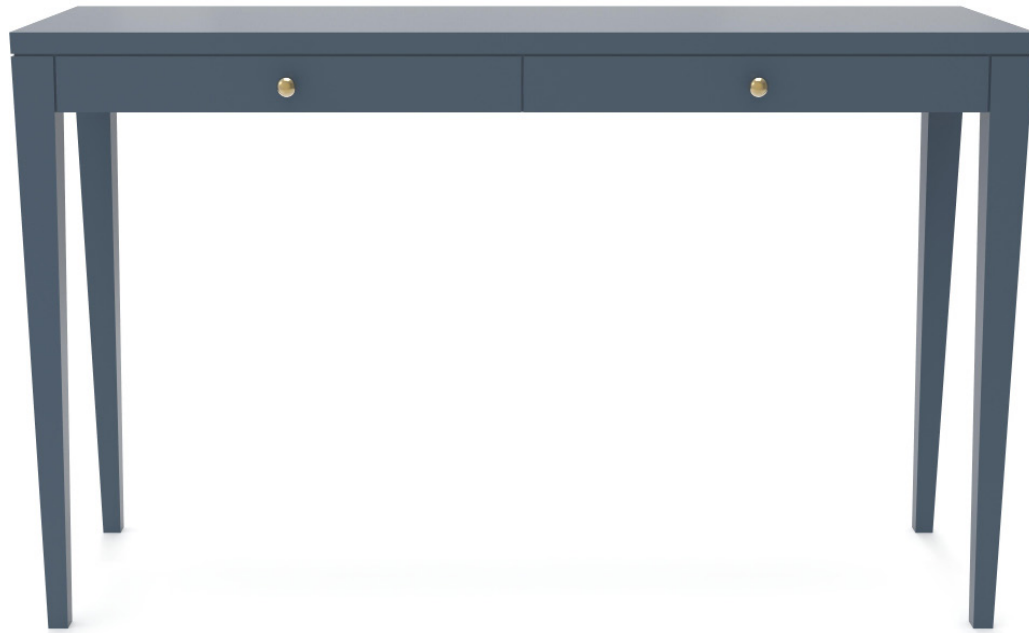

# Perry - 48" Console

**DIMENSIONS**  
48"L x 15"W x 30"H

## FEATURES

- Solid wood full-extension dovetail drawers with natural finish
- Drawers have undermount concealed glides and are soft-closing
- All finishes fall below the Greenguard Limit for VOC content