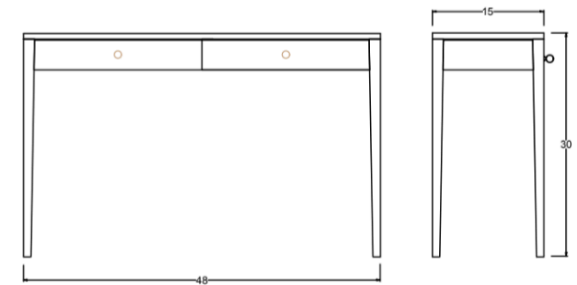

Perry - 48" Console

DIMENSIONS
48"L x 15"W x 30"H

FEATURES

- Solid wood full-extension dovetail drawers with natural finish
- Drawers have undermount concealed glides and are soft-closing
- All finishes fall below the Greenguard Limit for VOC content