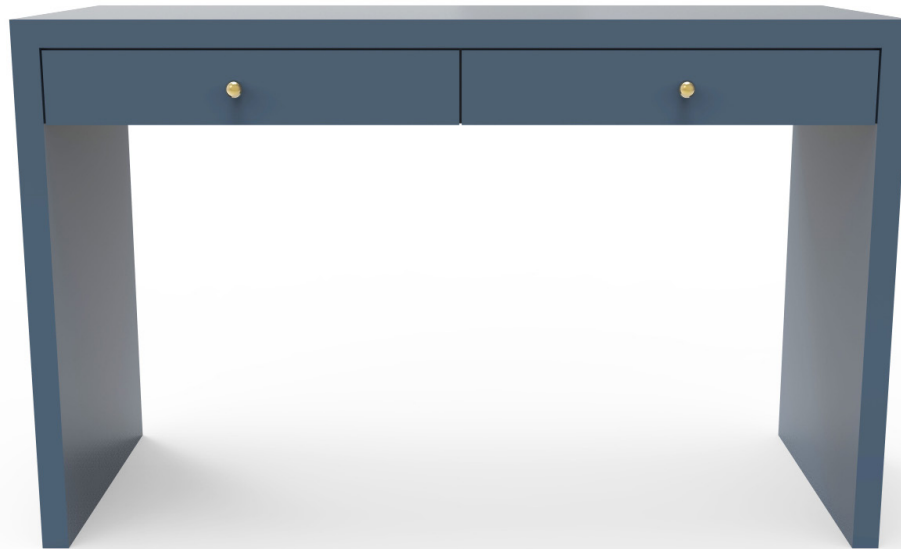

# Rutledge - 48"

## Console or Desk

### DIMENSIONS

48"L x 20"W x 30"H

### FEATURES

- Waterfall sides
- Solid wood full-extension dovetail pencil drawers with natural finish
- Drawers have undermount concealed glides and are soft-closing
- All finishes fall below the Greenguard Limit for VOC content