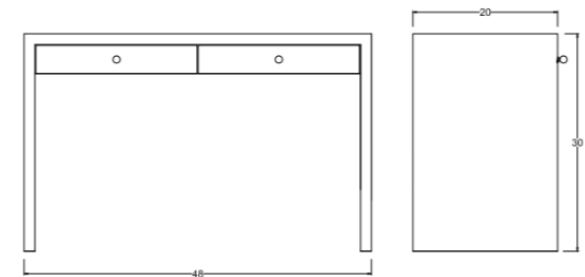

Rutledge - 48"

Console or Desk

DIMENSIONS

48"L x 20"W x 30"H

FEATURES

- Waterfall sides
- Solid wood full-extension dovetail pencil drawers with natural finish
- Drawers have undermount concealed glides and are soft-closing
- All finishes fall below the Greenguard Limit for VOC content