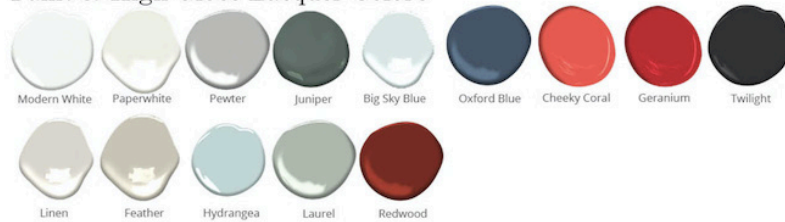

### FEATURES

- Waterfall sides
- Solid wood full-extension dovetail pencil drawers with natural finish
- Drawers have undermount concealed glides and are soft-closing
- All finishes fall below the Greenguard Limit for VOC content

### Paint & High Gloss Lacquer Colors