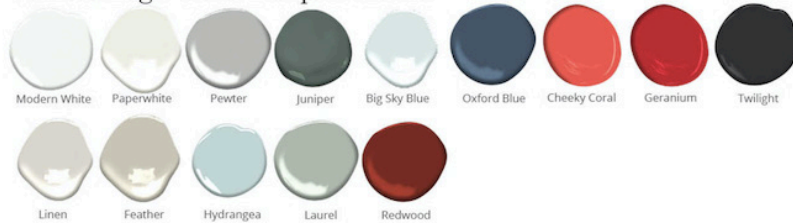

Rutledge - 54"

Console or Desk

DIMENSIONS

54"L x 24"W x 30"H

FEATURES

- Waterfall sides
- Solid wood full-extension dovetail pencil drawers with natural finish
- Drawers have undermount concealed glides and are soft-closing
- All finishes fall below the Greenguard Limit for VOC content

Paint & High Gloss Lacquer Colors

Wood Finishes

ziggy

Customizable • Nontoxic • American Made

STUDIOZIGGY.COM

@STUDIOZIGGY