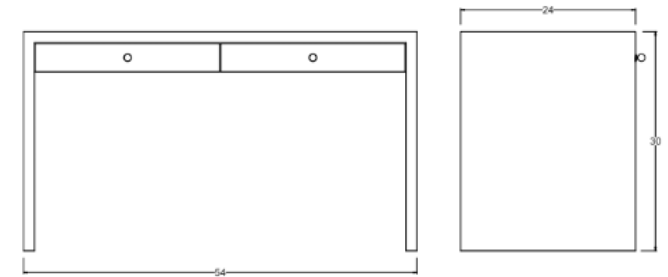

Rutledge - 54"

Console or Desk

DIMENSIONS

54"L x 24"W x 30"H

FEATURES

- Waterfall sides
- Solid wood full-extension dovetail pencil drawers with natural finish
- Drawers have undermount concealed glides and are soft-closing
- All finishes fall below the Greenguard Limit for VOC content