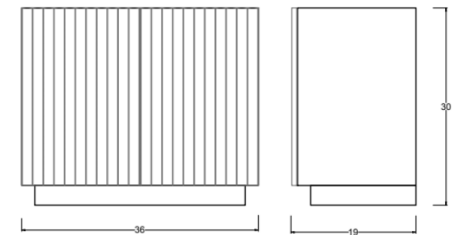

Spring Sideboard - 36"

DIMENSIONS

36"L x 19"W x 30"H

FEATURES

- Compatible with our Smart Outlet Option
- Adjustable shelving, one per cabinet
- Fluted door detail
- Touch latch hardware
- No decorative hardware
- Designed for small space living
- All finishes fall below the Greenguard Limit for VOC content