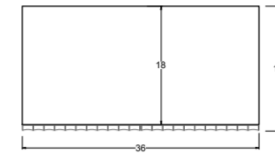

Spring Sideboard - 36"

DIMENSIONS

36"L x 19"W x 30"H

FEATURES

- Compatible with our Smart Outlet Option
- Adjustable shelving, one per cabinet
- Fluted door detail
- Touch latch hardware
- No decorative hardware
- Designed for small space living
- All finishes fall below the Greenguard Limit for VOC content