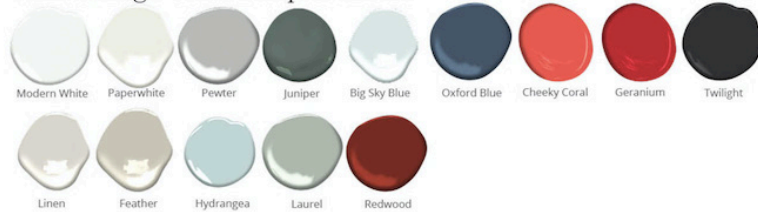

Sullivan Dresser - 48"

DIMENSIONS
48"L x 20"W x 28"H

FEATURES

- Solid wood full-extension dovetail drawers with natural finish
- Drawers have undermount concealed glides and are soft-closing
- Grasscloth optional on recess of drawer faces
- All finishes fall below the Greenguard Limit for VOC content

Paint & High Gloss Lacquer Colors

Wood Finishes

ziggy

Customizable • Nontoxic • American Made

STUDIOZIGGY.COM
@STUDIOZIGGY