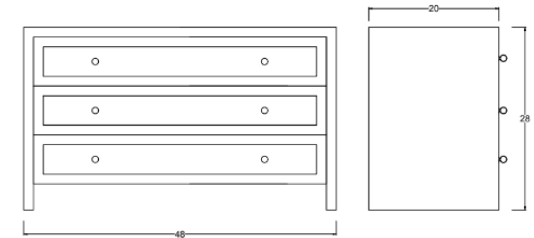

Sullivan Dresser - 48"

DIMENSIONS
48"L x 20"W x 28"H

FEATURES

- Solid wood full-extension dovetail drawers with natural finish
- Drawers have undermount concealed glides and are soft-closing
- Grasscloth optional on recess of drawer faces
- All finishes fall below the Greenguard Limit for VOC content