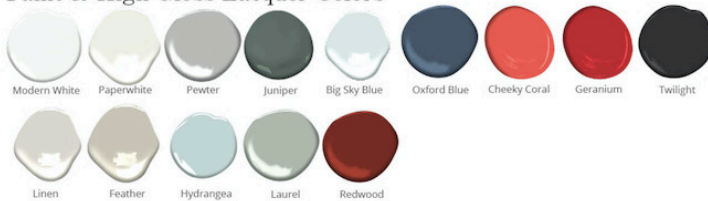

Thompson Credenza - 60"

DIMENSIONS

60"L x 20"W x 28"H

FEATURES

- Compatible with our Smart Outlet Option
- Adjustable shelving, one per cabinet
- Discrete wire management via concealed exterior openings
- Option for Touch Latch Hardware or Sliding Door Hardware
- Grasscloth optional on recess of door faces
- Designed for small space living
- All finishes fall below the Greenguard Limit for VOC content

Paint & High Gloss Lacquer Colors

Wood Finishes

ziggy

Customizable • Nontoxic • American Made

STUDIOZIGGY.COM

@STUDIOZIGGY