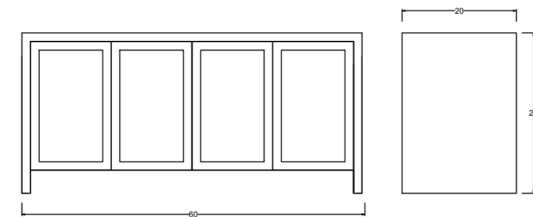

Thompson Credenza - 60"

DIMENSIONS

60"L x 20"W x 28"H

FEATURES

- Compatible with our Smart Outlet Option
- Adjustable shelving, one per cabinet
- Discrete wire management via concealed exterior openings
- Option for Touch Latch Hardware or Sliding Door Hardware
- Grasscloth optional on recess of door faces
- Designed for small space living
- All finishes fall below the Greenguard Limit for VOC content