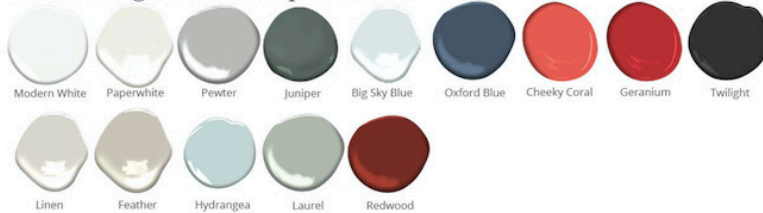

Walker - 54"

Dresser

DIMENSIONS

54"L x 20"D x 30"H

FEATURES

- Compatible with our Smart Outlet Option
- Solid wood full-extension dovetail drawers with natural finish
- Drawers have undermount concealed glides and are soft-closing
- All finishes fall below the Greenguard Limit for VOC content

Paint & High Gloss Lacquer Colors

Wood Finishes

ziggy

Customizable • Nontoxic • American Made

STUDIOZIGGY.COM

@STUDIOZIGGY