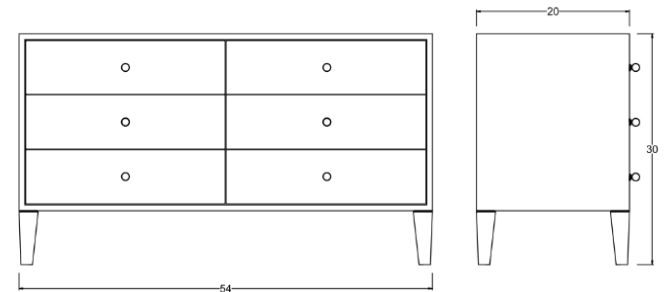

Walker - 54"

Dresser

DIMENSIONS

54"L x 20"D x 30"H

FEATURES

- Compatible with our Smart Outlet Option
- Solid wood full-extension dovetail drawers with natural finish
- Drawers have undermount concealed glides and are soft-closing
- All finishes fall below the Greenguard Limit for VOC content