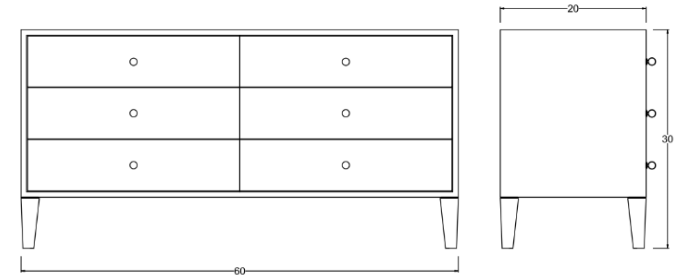

Walker - 60"

Dresser

DIMENSIONS
60"L x 20"D x 30"H

FEATURES

- Compatible with our Smart Outlet Option
- Solid wood full-extension dovetail drawers with natural finish
- Drawers have undermount concealed glides and are soft-closing
- All finishes fall below the Greenguard Limit for VOC content