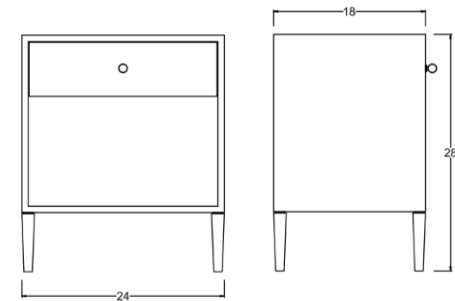

Warren

Bedside Table - Medium

DIMENSIONS

24"L x 18"W x 28"H

FEATURES

- Compatible with our Smart Outlet Option
- Open shelf with finished back
- Solid wood full-extension dovetail drawer with natural finish
- Drawer has undermount concealed glides and is soft-closing
- All finishes fall below the Greenguard Limit for VOC content

Paint & High Gloss Lacquer Colors

Wood Finishes

ziggy
Customizable • Nontoxic • American Made
STUDIOZIGGY.COM
@STUDIOZIGGY