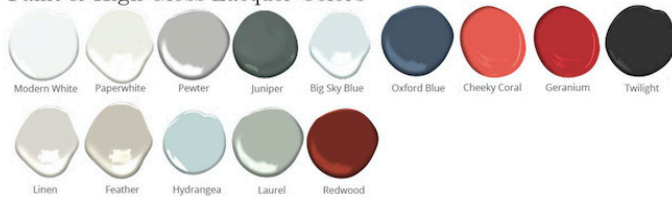

Warren

Bedside Table - Small

DIMENSIONS

18"L x 18"W x 24"H

FEATURES

- Compatible with our Smart Outlet Option
- Open shelf with finished back
- Solid wood full-extension dovetail drawer with natural finish
- Drawer has undermount concealed glides and is soft-closing
- All finishes fall below the Greenguard Limit for VOC content

Paint & High Gloss Lacquer Colors

Wood Finishes

ziggy
Customizable • Nontoxic • American Made
STUDIOZIGGY.COM
@STUDIOZIGGY