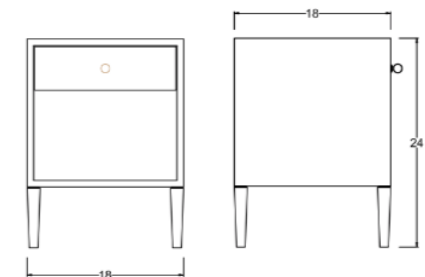

Warren

Bedside Table - Small

DIMENSIONS

18"L x 18"W x 24"H

FEATURES

- Compatible with our Smart Outlet Option
- Open shelf with finished back
- Solid wood full-extension dovetail drawer with natural finish
- Drawer has undermount concealed glides and is soft-closing
- All finishes fall below the Greenguard Limit for VOC content