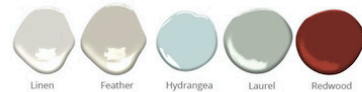

Waverly

Table - Medium

DIMENSIONS

24"L x 18"W x 28"H

FEATURES

- Solid wood full-extension dovetail drawer with natural finish
- Drawer has undermount concealed glides and is soft-closing
- All finishes fall below the Greenguard Limit for VOC content

Paint & High Gloss Lacquer Colors

Wood Finishes

ziggy
Customizable • Nontoxic • American Made
STUDIOZIGGY.COM
@STUDIOZIGGY