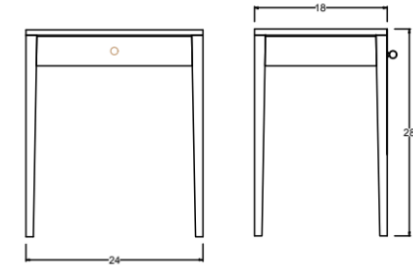

Waverly

Table - Medium

DIMENSIONS

24"L x 18"W x 28"H

FEATURES

- Solid wood full-extension dovetail drawer with natural finish
- Drawer has undermount concealed glides and is soft-closing
- All finishes fall below the Greenguard Limit for VOC content