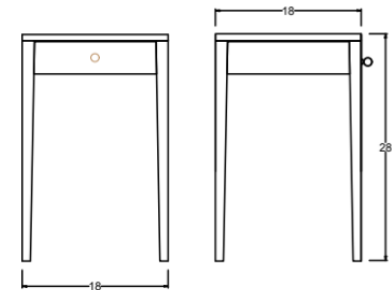

Waverly Table - Small

DIMENSIONS

18"L x 18"W x 28"H

FEATURES

- Solid wood full-extension dovetail drawer with natural finish
- Drawer has undermount concealed glides and is soft-closing
- All finishes fall below the Greenguard Limit for VOC content

Paint & High Gloss Lacquer Colors

Wood Finishes

ziggy
Customizable • Nontoxic • American Made
STUDIOZIGGY.COM
@STUDIOZIGGY