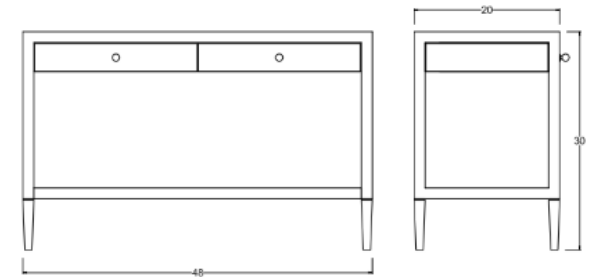

Willow - 48"

Console or Desk

DIMENSIONS

48"L x 20"W x 30"H

FEATURES

- Stretchers along outside perimeter
- Solid wood full-extension dovetail pencil drawers with natural finish
- Drawers have undermount concealed glides and are soft-closing
- All finishes fall below the Greenguard Limit for VOC content