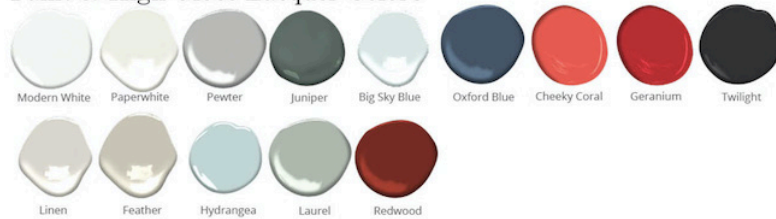

Willow - 48"

Console or Desk

DIMENSIONS

48"L x 20"W x 30"H

FEATURES

- Stretchers along outside perimeter
- Solid wood full-extension dovetail pencil drawers with natural finish
- Drawers have undermount concealed glides and are soft-closing
- All finishes fall below the Greenguard Limit for VOC content

Paint & High Gloss Lacquer Colors

Wood Finishes

ziggy

Customizable • Nontoxic • American Made

STUDIOZIGGY.COM

@STUDIOZIGGY